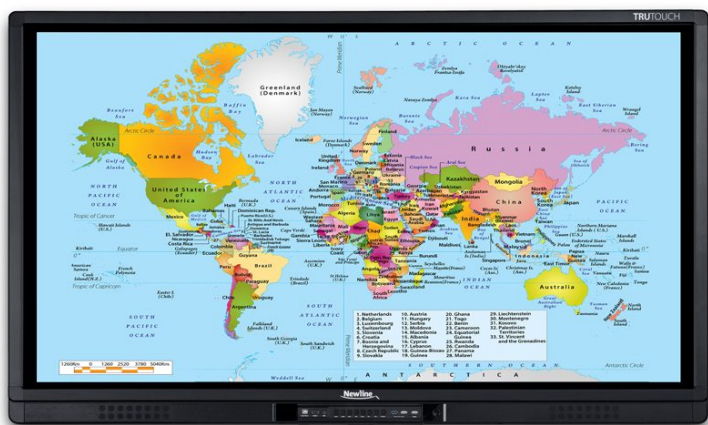

Newline TT-5515B

Price: Καλέστε για προσφορά

SKU: TT-5515B

Product Categories: [Διαδραστικές Οθόνες Αφής LED](#)

Product Page: <http://globitech.gr/κατάστημα/int-products/newline-tt-5515b/>

Product Summary

Κατασκευαστής

Newline

Κατηγορία

Interactive

Μοντέλο

TT-5515B

Διαγώνιος

55"

Take collaboration to the next level with a single impressive interactive display. TRUTOUCH lets you experience meetings and presentations on a touch screen that redefines clarity. With multi-Touch technology on a larger scale, TRUTOUCH displays allow multiple team members to work on the screen at once. Simply annotate on images, utilizes a basic whiteboard application and more without needing to download software to any of your own devices.